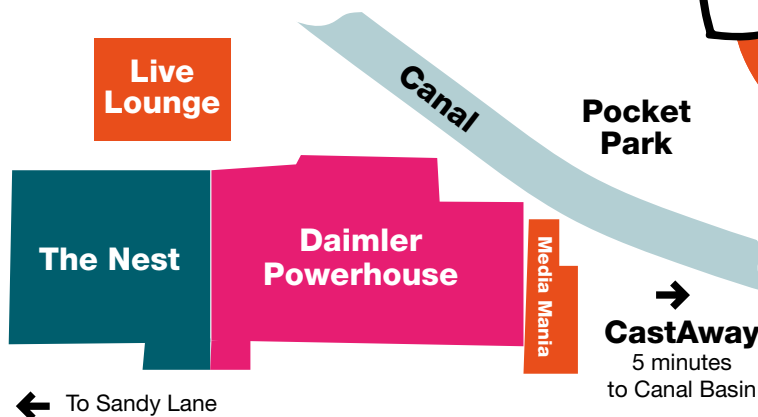

Daimler Powerhouse 4 Sandy Lane Business Park Coventry CV1 4DQ
Home of Imagineer, Talking Birds, Open Theatre, Highly Sprung & Media Mania